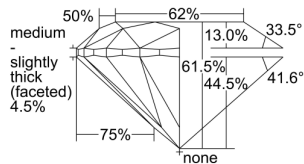

GIA®

FACSIMILE

GIA REPORT

1498248576

Verify this report at GIA.edu

GIA NATURAL DIAMOND DOSSIER®

May 06, 2024
GIA Report Number **1498248576**
Shape and Cutting Style ..... **Round Brilliant**
Measurements ..... **5.04 - 5.10 x 3.12 mm**

GRADING RESULTS

Carat Weight ..... **0.50 carat**
Color Grade ..... **J**
Clarity Grade **S12**
Cut Grade ..... **Excellent**

ADDITIONAL GRADING INFORMATION

Polish ..... **Excellent**
Symmetry ..... **Very Good**
Fluorescence ..... **Faint**
Clarity Characteristics ..... **Crystal**
Inscription(s): **GIA 1498248576**

PROPORTIONS

Profile to actual proportions

GRADING SCALES

GIA COLOR SCALE

COLORLESS	D
	E
	F
	G
	H
	I
	J
NEAR COLORLESS	K
	L
FAIN	M
	N
	O
	P
VERY LIGHT	Q
	R
	S
	T
	U
	V
	W
	X
	Y
LIGHT	Z

GIA CLARITY SCALE

FLAWLESS	VERY VERY SLIGHTLY INCLUDED	VVS₁	
			VVS₂
INTERNALLY FLAWLESS	VERY SLIGHTLY INCLUDED	VS₁	
		VS₂	
SLIGHTLY INCLUDED	INCLUDED	SI₁	
		SI₂	
POOR		I₁	
		I₂	
		I₃	

GIA CUT SCALE

EXCELLENT
VERY GOOD
GOOD
FAIR
POOR