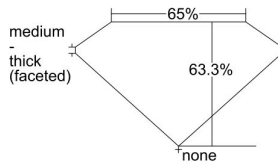

GIA®

FACSIMILE

GIA REPORT 1485643649

Verify this report at GIA.edu

GIA NATURAL DIAMOND DOSSIER®

February 22, 2024
GIA Report Number 1485643649
Shape and Cutting Style ..... Oval Brilliant
Measurements ..... 7.11 x 4.95 x 3.13 mm

GRADING RESULTS

Carat Weight ..... 0.70 carat
Color Grade ..... H
Clarity Grade SI1

ADDITIONAL GRADING INFORMATION

Polish ..... Excellent
Symmetry ..... Excellent
Fluorescence ..... None
Clarity Characteristics ..... Cloud, Feather, Crystal
Inscription(s): GIA 1485643649

PROPORTIONS

Profile not to actual proportions

GRADING SCALES

GIA COLOR SCALE		GIA CLARITY SCALE			
COLORLESS	D	VERY VERY SLIGHTLY INCLUDED	FLAWLESS		
	E		INTERNALLY FLAWLESS		
	F	VERY SLIGHTLY INCLUDED	VVS₁		
	G		VVS₂		
	H		VS₁		
	NEAR COLORLESS	I	SLIGHTLY INCLUDED	VS₂	
		J		SI₁	
		FAINT	K	INCLUDED	SI₂
			L		I₁
			M		I₂
VERT LIGHT	N	INCLUDED	I₃		
	O				
	P				
	Q				
	R				
LIGHT	S				
	T				
	U				
	V				
	W				
	X				
	Y				
	Z