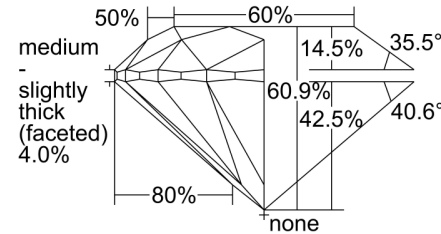

### GIA NATURAL DIAMOND GRADING REPORT

April 18, 2024  
 GIA Report Number ..... 2496126331  
 Shape and Cutting Style ..... Round Brilliant  
 Measurements ..... 7.31 - 7.35 x 4.46 mm

### GRADING RESULTS

Carat Weight ..... 1.50 carat  
 Color Grade ..... I  
 Clarity Grade ..... SI2  
 Cut Grade ..... Excellent

### PROPORTIONS

Profile to actual proportions