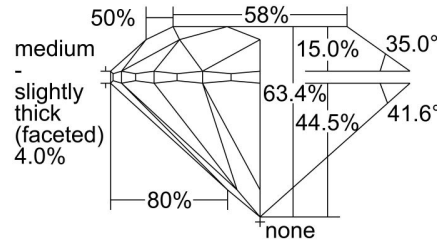

**GIA NATURAL DIAMOND GRADING REPORT**

March 13, 2024

GIA Report Number ..... 7488812904

Shape and Cutting Style ..... Round Brilliant

Measurements ..... 6.31 - 6.35 x 4.01 mm

**GRADING RESULTS**

Carat Weight ..... 1.00 carat

**Comments:** Additional twinning wisps, pinpoints and surface graining are not shown.

**PROPORTIONS**

Profile to actual proportions

**CLARITY CHARACTERISTICS**

**KEY TO SYMBOLS\***

-  Twinning Wisp
-  Natural
-  Feather
-  Cavity
-  Indented Natural

\* Red symbols denote internal characteristics (inclusions). Green or black symbols denote external characteristics (blemishes). Diagram is an approximate representation of the diamond, and symbols shown indicate type, position, and approximate size of clarity characteristics. All clarity characteristics may not be shown. Details of finish are not shown.