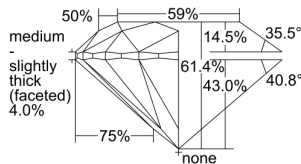

GIA®

FACSIMILE

GIA REPORT 2496356804

Verify this report at GIA.edu

GIA NATURAL DIAMOND DOSSIER®

May 14, 2024
GIA Report Number 2496356804
Shape and Cutting Style ..... Round Brilliant
Measurements ..... 5.17 - 5.20 x 3.19 mm

GRADING RESULTS

Carat Weight ..... 0.53 carat
Color Grade I
Clarity Grade S11
Cut Grade ..... Excellent

ADDITIONAL GRADING INFORMATION

Polish ..... Excellent
Symmetry ..... Excellent
Fluorescence ..... Faint
Clarity Characteristics ..... Cloud, Crystal
Inscription(s): GIA 2496356804

PROPORTIONS

Profile to actual proportions

GRADING SCALES

GIA COLOR SCALE	GIA CLARITY SCALE	GIA CUT SCALE	
D	FLAWLESS	EXCELLENT	
E	INTERNALLY FLAWLESS		
F		VVS₁	VERY GOOD
G	VVS₂		
H	VS₁	GOOD	
I	VS₂		
J	S1₁	FAIR	
K	S1₂		
L	I₁	POOR	
M	I₂		
N	I₃		
O			
P			
Q			
R			
S			
T			
U			
V			
W			
X			
Y			
Z