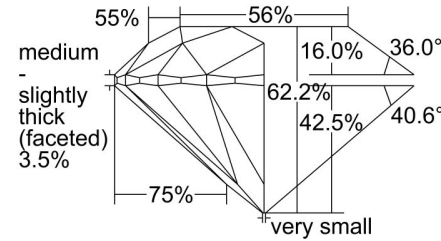

**GIA NATURAL DIAMOND GRADING REPORT**

 August 01, 2021  
 GIA Report Number ..... 1397727498  
 Shape and Cutting Style ..... Round Brilliant  
 Measurements ..... 6.35 - 6.42 x 3.97 mm

**GRADING RESULTS**

 Carat Weight ..... 1.01 carat  
 Color Grade ..... E  
 Clarity Grade ..... SI2  
 Cut Grade ..... Excellent

**ADDITIONAL GRADING INFORMATION**

 Polish ..... Excellent  
 Symmetry ..... Very Good  
 Fluorescence ..... None

Inscription(s): GIA 1397727498

**Comments:** Additional twinning wisps, pinpoints and surface graining are not shown.

**PROPORTIONS**

Profile to actual proportions

**CLARITY CHARACTERISTICS**

**KEY TO SYMBOLS\***
 Twinning Wisp