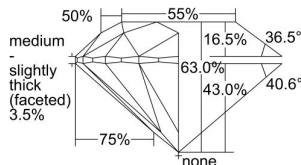

GIA®

FACSIMILE

GIA REPORT 5486428356

Verify this report at GIA.edu

GIA NATURAL DIAMOND DOSSIER®

January 25, 2024
GIA Report Number 5486428356
Shape and Cutting Style ..... Round Brilliant
Measurements ..... 5.12 - 5.17 x 3.24 mm

GRADING RESULTS

Carat Weight ..... 0.53 carat
Color Grade ..... D
Clarity Grade S11
Cut Grade ..... Excellent

ADDITIONAL GRADING INFORMATION

Polish ..... Excellent
Symmetry ..... Excellent
Fluorescence ..... Faint
Clarity Characteristics ..... Crystal
Inscription(s): GIA 5486428356

PROPORTIONS

Profile to actual proportions