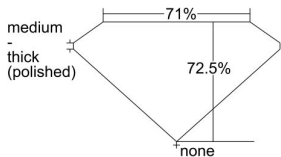

GIA®

FACSIMILE

GIA REPORT 6485959712

Verify this report at GIA.edu

GIA NATURAL DIAMOND DOSSIER®

April 01, 2024
GIA Report Number **6485959712**
Shape and Cutting Style ..... **Square Modified Brilliant**
Measurements ..... **4.63 x 4.57 x 3.32 mm**

GRADING RESULTS

Carat Weight ..... **0.57 carat**
Color Grade ..... **G**
Clarity Grade **VS2**

ADDITIONAL GRADING INFORMATION

Polish ..... **Excellent**
Symmetry ..... **Very Good**
Fluorescence ..... **None**
Clarity Characteristics..... **Cloud, Crystal, Feather**
Inscription(s): **GIA 6485959712**

PROPORTIONS

Profile not to actual proportions

GRADING SCALES

GIA COLOR SCALE		GIA CLARITY SCALE			
COLORLESS	D	VERY VERY SLIGHTLY INCLUDED	FLAWLESS		
	E		INTERNALLY FLAWLESS		
	F	VERY SLIGHTLY INCLUDED	VVS₁		
	G		VVS₂		
	H		VS₁		
	NEAR COLORLESS	I	SLIGHTLY INCLUDED	VS₂	
		J		SI₁	
		FAINT	K	INCLUDED	SI₂
			L		I₁
			M		I₂
VERT LIGHT	N	LIGHT	I₃		
	O				
	P				
	Q				
	R