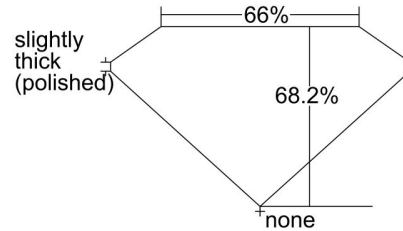

GIA NATURAL DIAMOND GRADING REPORT

April 02, 2024
 GIA Report Number 6482950941
 Shape and Cutting Style Emerald Cut
 Measurements 7.64 x 5.61 x 3.83 mm

GRADING RESULTS

Carat Weight 1.50 carat
 Color Grade E
 Clarity Grade VS2

ADDITIONAL GRADING INFORMATION

Polish Excellent
 Symmetry Excellent
 Fluorescence None
 Inscription(s): GIA 6482950941

Comments: Additional clouds are not shown. Pinpoints are not shown.

PROPORTIONS

Profile not to actual proportions

CLARITY CHARACTERISTICS

KEY TO SYMBOLS*

- Cloud
- Feather
- Crystal

* Red symbols denote internal characteristics (inclusions). Green or black symbols denote external characteristics (blemishes). Diagram is an approximate representation of the diamond, and symbols shown indicate type, position, and approximate size of clarity characteristics. All clarity characteristics may not be shown. Details of finish are not shown.