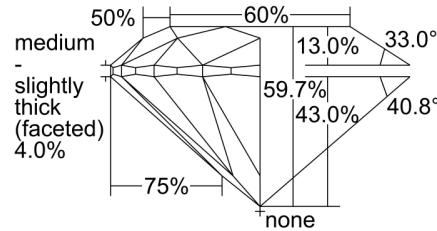

GIA NATURAL DIAMOND GRADING REPORT

April 12, 2022
GIA Report Number 2221395962
Shape and Cutting Style ..... Round Brilliant
Measurements ..... 8.78 - 8.81 x 5.26 mm

GRADING RESULTS

Carat Weight ..... 2.51 carat
Color Grade I
Clarity Grade VS1
Cut Grade ..... Excellent

ADDITIONAL GRADING INFORMATION

Polish ..... Excellent
Symmetry ..... Excellent
Fluorescence ..... Medium Blue
Inscription(s): GIA 2221395962
Comments: Pinpoints are not shown.

PROPORTIONS

Profile to actual proportions