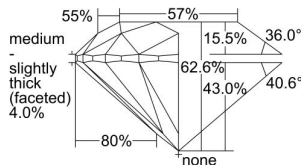

GIA®

FACSIMILE

GIA REPORT

7483866739

Verify this report at GIA.edu

GIA NATURAL DIAMOND DOSSIER®

March 21, 2024

GIA Report Number **7483866739**

Shape and Cutting Style ..... **Round Brilliant**

Measurements ..... **5.92 - 5.95 x 3.71 mm**

GRADING RESULTS

Carat Weight ..... **0.82 carat**

Color Grade ..... **F**

Clarity Grade **S12**

Cut Grade ..... **Excellent**

ADDITIONAL GRADING INFORMATION

Polish ..... **Excellent**

Symmetry ..... **Excellent**

Fluorescence ..... **None**

Clarity Characteristics..... **Cloud**

Inscription(s): **GIA 7483866739**

PROPORTIONS

Profile to actual proportions

GRADING SCALES

GIA COLOR SCALE

COLORLESS	D
	E
	F
	G
	H
	I
	J
NEAR COLORLESS	K
	L
Faint	M
	N
	O
	P
Very Light	Q
	R
	S
	T
	U
	V
Light	W
	X
	Y
	Z

GIA CLARITY SCALE

FLAWLESS	VERY VERY SLIGHTLY INCLUDED	VVS₁	VVS₂	VS₁	VS₂	S1₁	S1₂	I₁	I₂	I₃	
											INTERNAL FLAWLESS

GIA CUT SCALE

EXCELLENT
VERY GOOD
GOOD
FAIR
POOR