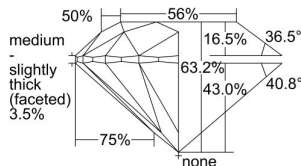

GIA®

FACSIMILE

GIA REPORT 2457462637

Verify this report at GIA.edu

GIA NATURAL DIAMOND DOSSIER®

December 26, 2022
GIA Report Number **2457462637**
Shape and Cutting Style ..... **Round Brilliant**
Measurements ..... **5.32 - 5.35 x 3.37 mm**

GRADING RESULTS

Carat Weight ..... **0.60 carat**
Color Grade ..... **F**
Clarity Grade **S11**
Cut Grade ..... **Excellent**

ADDITIONAL GRADING INFORMATION

Polish ..... **Excellent**
Symmetry ..... **Excellent**
Fluorescence ..... **Faint**
Clarity Characteristics ..... **Crystal, Cloud**
Inscription(s): **GIA 2457462637**

PROPORTIONS

Profile to actual proportions