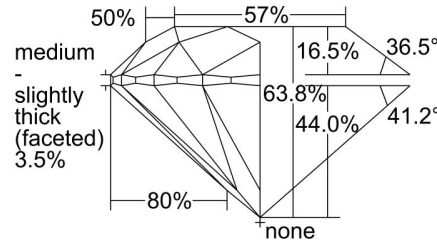

### GRADING RESULTS

Carat Weight ..... 2.50 carat

Color Grade ..... G

Clarity Grade ..... SI1

Cut Grade ..... Excellent

### PROPORTIONS

Profile to actual proportions

### CLARITY CHARACTERISTICS