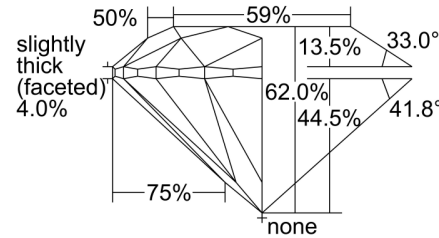

GIA NATURAL DIAMOND GRADING REPORT

April 17, 2024
GIA Report Number 6234260254
Shape and Cutting Style ..... Round Brilliant
Measurements ..... 8.04 - 8.09 x 5.00 mm

GRADING RESULTS

Carat Weight ..... 2.01 carat
Color Grade ..... G
Clarity Grade VS2
Cut Grade ..... Excellent

ADDITIONAL GRADING INFORMATION

Polish ..... Excellent
Symmetry ..... Excellent
Fluorescence ..... Faint
Inscription(s): GIA 6234260254
Comments: Pinpoints are not shown.

PROPORTIONS

Profile to actual proportions