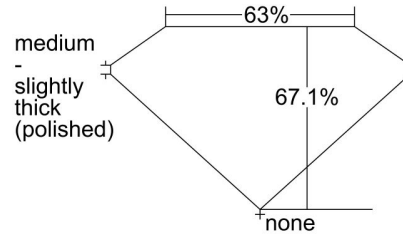

GIA NATURAL DIAMOND GRADING REPORT

February 26, 2024  
 GIA Report Number ..... 5486638752  
 Shape and Cutting Style ..... Emerald Cut  
 Measurements ..... 6.86 x 4.67 x 3.14 mm

GRADING RESULTS

Carat Weight ..... 1.01 carat  
 Color Grade ..... G  
 Clarity Grade ..... VS2

ADDITIONAL GRADING INFORMATION

Polish ..... Excellent  
 Symmetry ..... Very Good  
 Fluorescence ..... Faint  
 Inscription(s): GIA 5486638752  
**Comments:** Additional pinpoints are not shown.

PROPORTIONS

Profile not to actual proportions

CLARITY CHARACTERISTICS

KEY TO SYMBOLS\*

- Crystal
- Pinpoint
- ▲ Needle

\* Red symbols denote internal characteristics (inclusions). Green or black symbols denote external characteristics (blemishes). Diagram is an approximate representation of the diamond, and symbols shown indicate type, position, and approximate size of clarity characteristics. All clarity characteristics may not be shown. Details of finish are not shown.