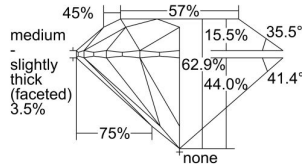

GIA®

FACSIMILE

GIA REPORT 6485278121

Verify this report at GIA.edu

GIA NATURAL DIAMOND DOSSIER®

January 03, 2024
GIA Report Number **6485278121**
Shape and Cutting Style ..... **Round Brilliant**
Measurements ..... **4.88 - 4.90 x 3.08 mm**

GRADING RESULTS

Carat Weight ..... **0.45 carat**
Color Grade ..... **E**
Clarity Grade **VS1**
Cut Grade ..... **Excellent**

ADDITIONAL GRADING INFORMATION

Polish ..... **Excellent**
Symmetry ..... **Excellent**
Fluorescence ..... **None**
Clarity Characteristics ..... **Cloud**
Inscription(s): **GIA 6485278121**

PROPORTIONS

Profile to actual proportions