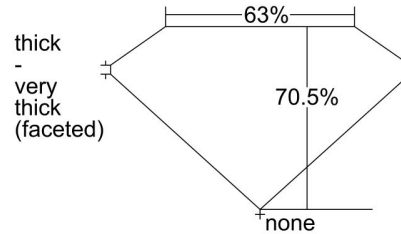

**GIA NATURAL DIAMOND GRADING REPORT**

August 31, 2022  
 GIA Report Number ..... 5443527477  
 Shape and Cutting Style ..... Cushion Modified Brilliant  
 Measurements ..... 7.22 x 6.09 x 4.30 mm

**GRADING RESULTS**

Carat Weight ..... 1.71 carat  
 Color Grade ..... G  
 Clarity Grade ..... VS1

**ADDITIONAL GRADING INFORMATION**

Polish ..... Excellent  
 Symmetry ..... Excellent  
 Fluorescence ..... Faint  
 Inscription(s): GIA 5443527477  
**Comments:** Additional pinpoints are not shown.

**PROPORTIONS**

Profile not to actual proportions

**CLARITY CHARACTERISTICS**

**KEY TO SYMBOLS\***

- Crystal
- Pinpoint

**GRADING SCALES**

GIA COLOR SCALE		GIA CLARITY SCALE	
COLOURLESS	D	VERY VERY SLIGHTLY INCLUDED	FLAWLESS
	E		INTERNALLY FLAWLESS
	F		VVS <sub>1</sub>
NEAR COLOURLESS	G	VERY SLIGHTLY INCLUDED	VVS <sub>2</sub>
	H		VS <sub>1</sub>
	I		VS <sub>2</sub>
FANT	J	SLIGHTLY INCLUDED	SI <sub>1</sub>
	K		SI <sub>2</sub>
	L		I <sub>1</sub>
VERY LIGHT	M	INCLUDED	I <sub>2</sub>
	N		I <sub>3</sub>
	O		
LIGHT	P		
	Q		
	R		
	S		
	T		
	U		
	V		
W			
X			
Y			
Z			