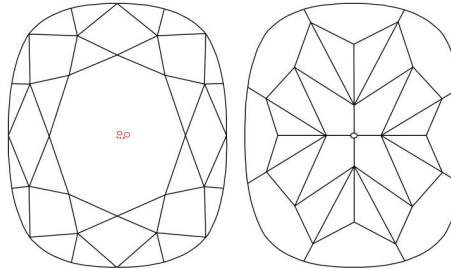

**GIA NATURAL DIAMOND GRADING REPORT**

August 31, 2022  
 GIA Report Number ..... 5443527477  
 Shape and Cutting Style ..... Cushion Modified Brilliant  
 Measurements ..... 7.22 x 6.09 x 4.30 mm

**GRADING RESULTS**

Carat Weight ..... 1.71 carat  
 Color Grade ..... G  
 Clarity Grade ..... VS1

**ADDITIONAL GRADING INFORMATION**

Polish ..... Excellent  
 Symmetry ..... Excellent  
 Fluorescence ..... Faint  
 Inscription(s): GIA 5443527477  
**Comments:** Additional pinpoints are not shown.

**PROPORTIONS**

Profile not to actual proportions

**CLARITY CHARACTERISTICS**

**KEY TO SYMBOLS\***

- Crystal
- Pinpoint

**GRADING SCALES**

GIA COLOR SCALE		GIA CLARITY SCALE	
COLOURLESS	D	VERY VERY SLIGHTLY INCLUDED	FLAWLESS
	E		INTERNALLY FLAWLESS
	F		VVS <sub>1</sub>
NEAR COLOURLESS	G	VERY SLIGHTLY INCLUDED	VVS <sub>2</sub>
	H		VS <sub>1</sub>
	I		VS <sub>2</sub>
FANT	J	SLIGHTLY INCLUDED	SI <sub>1</sub>
	K		SI <sub>2</sub>
	L		I <sub>1</sub>
VERY LIGHT	M	INCLUDED	I <sub>2</sub>
	N		I <sub>3</sub>
	O		
LIGHT	P		
	Q		
	R		
	S		
	T		
	U		
	V		
W			
X			
Y			
Z			