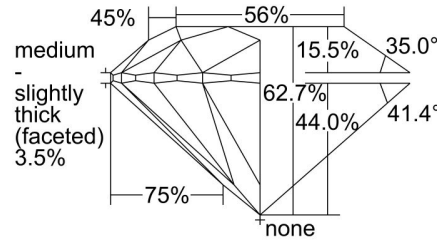

GIA NATURAL DIAMOND GRADING REPORT

May 06, 2024
GIA Report Number 5234276986
Shape and Cutting Style Round Brilliant
Measurements 8.33 - 8.35 x 5.23 mm

GRADING RESULTS

Carat Weight 2.23 carat
Color Grade F
Clarity Grade S11
Cut Grade Excellent

ADDITIONAL GRADING INFORMATION

Polish Excellent
Symmetry Excellent
Fluorescence Medium Blue
Inscription(s): GIA 5234276986
Comments: A pinpoint is not shown.

PROPORTIONS

Profile to actual proportions

CLARITY CHARACTERISTICS

KEY TO SYMBOLS*

- Crystal
- ~ Feather
- \\ Needle

* Red symbols denote internal characteristics (inclusions). Green or black symbols denote external characteristics (blemishes). Diagram is an approximate representation of the diamond, and symbols shown indicate type, position, and approximate size of clarity characteristics. All clarity characteristics may not be shown. Details of finish are not shown.