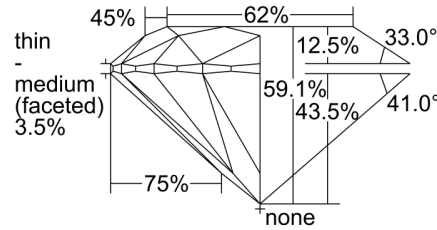

GIA NATURAL DIAMOND GRADING REPORT

April 19, 2024
 GIA Report Number 7491127593
 Shape and Cutting Style Round Brilliant
 Measurements 6.93 - 6.96 x 4.10 mm

GRADING RESULTS

Carat Weight 1.20 carat
 Color Grade E
 Clarity Grade SI1
 Cut Grade Excellent

PROPORTIONS

Profile to actual proportions

CLARITY CHARACTERISTICS

KEY TO SYMBOLS*

- Crystal
- ∖ Needle
- ∧ Indented Natural
- ∧ Natural

* Red symbols denote internal characteristics (inclusions). Green or black symbols denote external characteristics (blemishes). Diagram is an approximate representation of the diamond, and symbols shown indicate type, position, and approximate size of clarity characteristics. All clarity characteristics may not be shown. Details of finish are not shown.