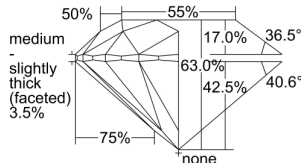

GIA®

FACSIMILE

GIA REPORT 2486575651

Verify this report at GIA.edu

GIA NATURAL DIAMOND DOSSIER®

February 15, 2024
GIA Report Number 2486575651
Shape and Cutting Style ..... Round Brilliant
Measurements ..... 5.74 - 5.79 x 3.63 mm

GRADING RESULTS

Carat Weight ..... 0.75 carat
Color Grade ..... G
Clarity Grade VS1
Cut Grade ..... Excellent

ADDITIONAL GRADING INFORMATION

Polish ..... Excellent
Symmetry ..... Excellent
Fluorescence ..... Medium Blue
Clarity Characteristics ..... Crystal, Pinpoint
Inscription(s): GIA 2486575651

PROPORTIONS

Profile to actual proportions

GRADING SCALES

GIA COLOR SCALE	GIA CLARITY SCALE	GIA CUT SCALE	
D	FLAWLESS	EXCELLENT	
E	INTERNALLY FLAWLESS		
F		VVS₁	VERY GOOD
G	VVS₂		
H	VS₁	GOOD	
I	VS₂		
J	SI₁	FAIR	
K	SI₂		
L	I₁	POOR	
M	I₂		
N	I₃		
O			
P			
Q			
R			
S			
T			
U			
V			
W			
X			
Y			
Z