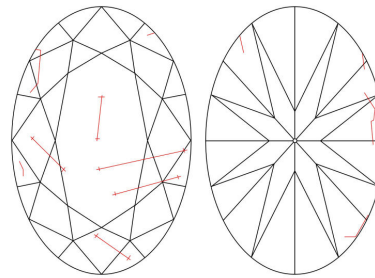

GIA NATURAL DIAMOND GRADING REPORT

August 15, 2023  
 GIA Report Number ..... 7472357861  
 Shape and Cutting Style ..... Oval Brilliant  
 Measurements ..... 8.49 x 6.12 x 3.79 mm

GRADING RESULTS

Carat Weight ..... 1.25 carat  
 Color Grade ..... H  
 Clarity Grade ..... I1

ADDITIONAL GRADING INFORMATION

Polish ..... Very Good  
 Symmetry ..... Very Good  
 Fluorescence ..... None

**Comments:** Additional twinning wisps, pinpoints and surface graining are not shown.

PROPORTIONS

Profile not to actual proportions

CLARITY CHARACTERISTICS

KEY TO SYMBOLS\*

-  Twinning Wisp
-  Feather

\* Red symbols denote internal characteristics (inclusions). Green or black symbols denote external characteristics (blemishes). Diagram is an approximate representation of the diamond, and symbols shown indicate type, position, and approximate size of clarity characteristics. All clarity characteristics may not be shown. Details of finish are not shown.