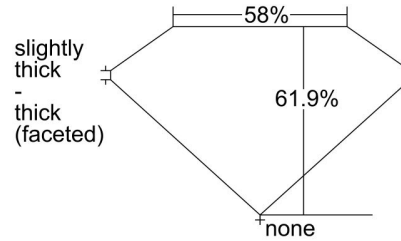

GIA NATURAL DIAMOND GRADING REPORT

August 15, 2023  
 GIA Report Number ..... 7472357861  
 Shape and Cutting Style ..... Oval Brilliant  
 Measurements ..... 8.49 x 6.12 x 3.79 mm

GRADING RESULTS

Carat Weight ..... 1.25 carat  
 Color Grade ..... H  
 Clarity Grade ..... I1

ADDITIONAL GRADING INFORMATION

Polish ..... Very Good  
 Symmetry ..... Very Good  
 Fluorescence ..... None

**Comments:** Additional twinning wisps, pinpoints and surface graining are not shown.

PROPORTIONS

Profile not to actual proportions

CLARITY CHARACTERISTICS

KEY TO SYMBOLS\*

-  Twinning Wisp
-  Feather

\* Red symbols denote internal characteristics (inclusions). Green or black symbols denote external characteristics (blemishes). Diagram is an approximate representation of the diamond, and symbols shown indicate type, position, and approximate size of clarity characteristics. All clarity characteristics may not be shown. Details of finish are not shown.