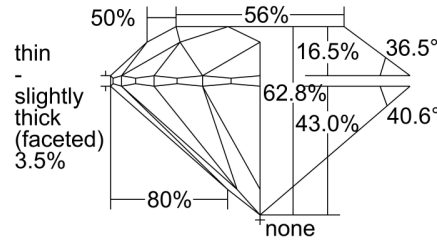

GIA NATURAL DIAMOND GRADING REPORT

January 23, 2024

GIA Report Number ..... 7488404036

Shape and Cutting Style ..... Round Brilliant

Measurements ..... 7.99 - 8.05 x 5.04 mm

GRADING RESULTS

Carat Weight ..... 2.01 carat

Comments: Additional pinpoints are not shown.

PROPORTIONS

Profile to actual proportions

CLARITY CHARACTERISTICS

KEY TO SYMBOLS\*

-  Feather
-  Cavity
-  Cloud
-  Needle
-  Crystal
-  Pinpoint
-  Indented Natural

\* Red symbols denote internal characteristics (inclusions). Green or black symbols denote external characteristics (blemishes). Diagram is an approximate representation of the diamond, and symbols shown indicate type, position, and approximate size of clarity characteristics. All clarity characteristics may not be shown. Details of finish are not shown.