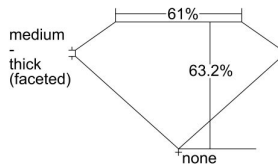

GIA®

FACSIMILE

GIA REPORT

7482871847

Verify this report at gia.edu

GIA NATURAL DIAMOND DOSSIER®

March 20, 2024
GIA Report Number **7482871847**
Shape and Cutting Style ..... **Marquise Brilliant**
Measurements ..... **8.13 x 4.19 x 2.65 mm**

GRADING RESULTS

Carat Weight ..... **0.51 carat**
Color Grade ..... **G**
Clarity Grade **S11**

ADDITIONAL GRADING INFORMATION

Polish ..... **Excellent**
Symmetry ..... **Excellent**
Fluorescence ..... **Faint**
Clarity Characteristics ..... **Crystal**
Inscription(s): GIA 7482871847

PROPORTIONS

Profile not to actual proportions

GRADING SCALES

GIA COLOR SCALE		GIA CLARITY SCALE			
COLORLESS	D	VERY VERY SLIGHTLY INCLUDED	FLAWLESS		
	E		INTERNALLY FLAWLESS		
	F	VERY SLIGHTLY INCLUDED	VVS₁		
	G		VVS₂		
	H		VS₁		
	NEAR COLORLESS	I	SLIGHTLY INCLUDED	VS₂	
		J		S1₁	
		FAINT	K	INCLUDED	S1₂
			L		I₁
			M		I₂
VERT LIGHT	N		INCLUDED	I₃	
	O				
	P				
	Q				
	R				
LIGHT	S				
	T				
	U				
	V				
	W				
X					
Y					
Z