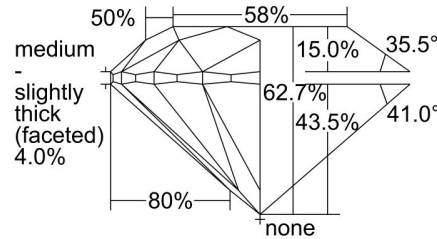

GIA NATURAL DIAMOND GRADING REPORT

August 25, 2023
 GIA Report Number 1479449748
 Shape and Cutting Style Round Brilliant
 Measurements 6.34 - 6.37 x 3.98 mm

GRADING RESULTS

Carat Weight 1.00 carat
 Color Grade F
 Clarity Grade SI2
 Cut Grade Excellent

PROPORTIONS

Profile to actual proportions

CLARITY CHARACTERISTICS

KEY TO SYMBOLS*

-  Twinning Wisp
-  Cavity
-  Cloud
-  Chip
-  Feather
-  Indented Natural
-  Crystal
-  Needle

* Red symbols denote internal characteristics (inclusions). Green or black symbols denote external characteristics (blemishes). Diagram is an approximate representation of the diamond, and symbols shown indicate type, position, and approximate size of clarity characteristics. All clarity characteristics may not be shown. Details of finish are not shown.