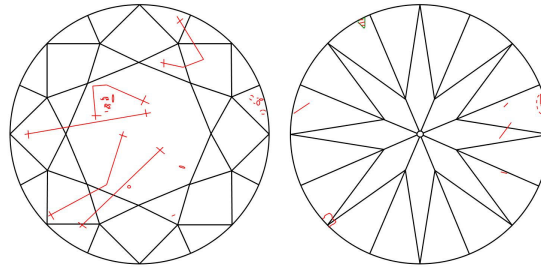

GIA NATURAL DIAMOND GRADING REPORT

August 25, 2023
 GIA Report Number 1479449748
 Shape and Cutting Style Round Brilliant
 Measurements 6.34 - 6.37 x 3.98 mm

GRADING RESULTS

Carat Weight 1.00 carat
 Color Grade F
 Clarity Grade SI2
 Cut Grade Excellent

PROPORTIONS

Profile to actual proportions

CLARITY CHARACTERISTICS

KEY TO SYMBOLS*

-  Twinning Wisp
-  Cavity
-  Cloud
-  Chip
-  Feather
-  Indented Natural
-  Crystal
-  Needle

* Red symbols denote internal characteristics (inclusions). Green or black symbols denote external characteristics (blemishes). Diagram is an approximate representation of the diamond, and symbols shown indicate type, position, and approximate size of clarity characteristics. All clarity characteristics may not be shown. Details of finish are not shown.