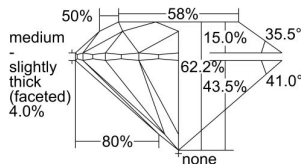

GIA®

FACSIMILE

GIA REPORT 6445665719

Verify this report at GIA.edu

GIA NATURAL DIAMOND DOSSIER®

September 13, 2022
GIA Report Number **6445665719**
Shape and Cutting Style ..... **Round Brilliant**
Measurements ..... **5.03 - 5.08 x 3.15 mm**

GRADING RESULTS

Carat Weight ..... **0.50 carat**
Color Grade ..... **F**
Clarity Grade **S11**
Cut Grade ..... **Excellent**

ADDITIONAL GRADING INFORMATION

Polish ..... **Excellent**
Symmetry ..... **Excellent**
Fluorescence ..... **Faint**
Clarity Characteristics ..... **Crystal, Feather**
Inscription(s): **GIA 6445665719**

PROPORTIONS

Profile to actual proportions

GRADING SCALES

GIA COLOR SCALE

COLOREDNESS	D
	E
	F
	G
	H
	I
	J
NEAR COLORLESS	K
	L
FAINTE	M
	N
	O
	P
VERY LIGHT	Q
	R
	S
	T
	U
	V
LIGHT	W
	X
	Y
	Z

GIA CLARITY SCALE

VERY VERY SLIGHTLY INCLUDED	FLAWLESS
	INTERNALLY FLAWLESS
VERY SLIGHTLY INCLUDED	VVS₁
	VVS₂
SLIGHTLY INCLUDED	VS₁
	VS₂
INCLUDED	I₁
	I₂
	I₃

GIA CUT SCALE

EXCELLENT
VERY GOOD
GOOD
FAIR
POOR