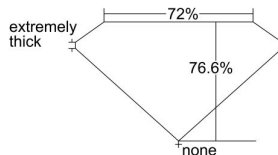

GIA®

FACSIMILE

GIA REPORT 6271707844

Verify this report at GIA.edu

GIA NATURAL DIAMOND DOSSIER®

January 03, 2018
GIA Report Number 6271707844
Shape and Cutting Style ..... **Cut-Cornered Square Modified Brilliant**
Measurements ..... 4.26 x 4.21 x 3.23 mm

GRADING RESULTS

Carat Weight ..... 0.51 carat
Color Grade ..... E
Clarity Grade VS2

ADDITIONAL GRADING INFORMATION

Polish ..... Excellent
Symmetry ..... Very Good
Fluorescence ..... None
Clarity Characteristics ..... Crystal, Cloud
Inscription(s): GIA 6271707844

PROPORTIONS

Profile not to actual proportions

GRADING SCALES

GIA COLOR SCALE		GIA CLARITY SCALE			
COLORLESS	D	VERY VERY SLIGHTLY INCLUDED	FLAWLESS		
	E		INTERNALLY FLAWLESS		
	F	VERY SLIGHTLY INCLUDED	VVS₁		
	G		VVS₂		
	H		VS₁		
	NEAR COLORLESS	I	SLIGHTLY INCLUDED	VS₂	
		J		SI₁	
		FAINT	K	INCLUDED	SI₂
			L		I₁
			M		I₂
VERT LIGHT	N	INCLUDED	I₃		
	O				
	P				
	Q				
	R				
	S				
	T				
LIGHT	U				
	V				
	W				
	X				
Y					
Z