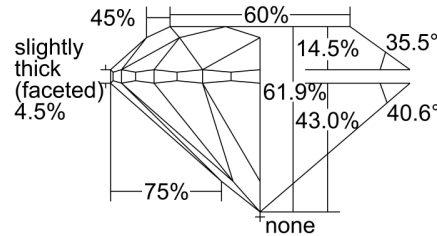

GIA NATURAL DIAMOND GRADING REPORT

January 03, 2024  
 GIA Report Number ..... 7488278978  
 Shape and Cutting Style ..... Round Brilliant  
 Measurements ..... 6.30 - 6.36 x 3.92 mm

GRADING RESULTS

Carat Weight ..... 1.00 carat  
 Color Grade ..... H  
 Clarity Grade ..... SI1  
 Cut Grade ..... Excellent

PROPORTIONS

Profile to actual proportions

CLARITY CHARACTERISTICS

KEY TO SYMBOLS\*

- Crystal
- ◡ Indented Natural
- ~ Feather
- ⊙ Cloud
- ∖ Needle

\* Red symbols denote internal characteristics (inclusions). Green or black symbols denote external characteristics (blemishes). Diagram is an approximate representation of the diamond, and symbols shown indicate type, position, and approximate size of clarity characteristics. All clarity characteristics may not be shown. Details of finish are not shown.