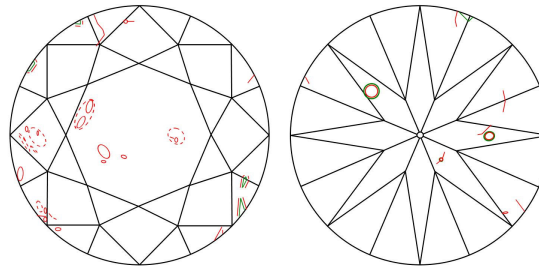

GIA NATURAL DIAMOND GRADING REPORT

January 09, 2023  
 GIA Report Number ..... 6451549074  
 Shape and Cutting Style ..... Round Brilliant  
 Measurements ..... 7.97 - 8.03 x 5.02 mm

GRADING RESULTS

Carat Weight ..... 2.00 carat  
 Color Grade ..... I  
 Clarity Grade ..... SI2  
 Cut Grade ..... Excellent

PROPORTIONS

Profile to actual proportions

CLARITY CHARACTERISTICS

KEY TO SYMBOLS\*

- Crystal
- ◡ Indented Natural
- ∩ Feather
- ∖ Needle
- ⊖ Knot
- ∧ Natural
- ☉ Cloud

\* Red symbols denote internal characteristics (inclusions). Green or black symbols denote external characteristics (blemishes). Diagram is an approximate representation of the diamond, and symbols shown indicate type, position, and approximate size of clarity characteristics. All clarity characteristics may not be shown. Details of finish are not shown.