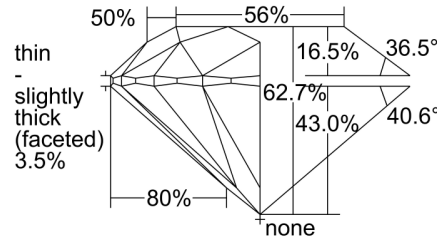

GIA NATURAL DIAMOND GRADING REPORT

January 09, 2023  
 GIA Report Number ..... 6451549074  
 Shape and Cutting Style ..... Round Brilliant  
 Measurements ..... 7.97 - 8.03 x 5.02 mm

GRADING RESULTS

Carat Weight ..... 2.00 carat  
 Color Grade ..... I  
 Clarity Grade ..... SI2  
 Cut Grade ..... Excellent

PROPORTIONS

Profile to actual proportions

CLARITY CHARACTERISTICS

KEY TO SYMBOLS\*

- Crystal
- ◡ Indented Natural
- ∩ Feather
- ∖ Needle
- ⊖ Knot
- ∧ Natural
- ☉ Cloud

\* Red symbols denote internal characteristics (inclusions). Green or black symbols denote external characteristics (blemishes). Diagram is an approximate representation of the diamond, and symbols shown indicate type, position, and approximate size of clarity characteristics. All clarity characteristics may not be shown. Details of finish are not shown.