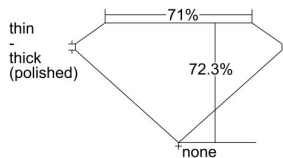

GIA®

FACSIMILE

GIA REPORT 2487511448

Verify this report at GIA.edu

GIA NATURAL DIAMOND DOSSIER®

February 07, 2024
GIA Report Number 2487511448
Shape and Cutting Style ..... Square Modified Brilliant
Measurements ..... 4.67 x 4.65 x 3.37 mm

GRADING RESULTS

Carat Weight ..... 0.60 carat
Color Grade ..... E
Clarity Grade SI1

ADDITIONAL GRADING INFORMATION

Polish ..... Very Good
Symmetry ..... Very Good
Fluorescence ..... None
Clarity Characteristics ..... Cloud
Inscription(s): GIA 2487511448

PROPORTIONS

Profile not to actual proportions

GRADING SCALES

GIA COLOR SCALE		GIA CLARITY SCALE			
COLORLESS	D	VERY VERY SLIGHTLY INCLUDED	FLAWLESS		
	E		INTERNALLY FLAWLESS		
	F	VERY SLIGHTLY INCLUDED	VVS₁		
	G		VVS₂		
	H		VS₁		
	NEAR COLORLESS	I	SLIGHTLY INCLUDED	VS₂	
		J		SI₁	
		FAINT	K	INCLUDED	SI₂
			L		I₁
			M		I₂
VERT LIGHT	N	LIGHT	I₃		
	O				
	P				
	Q				
	R