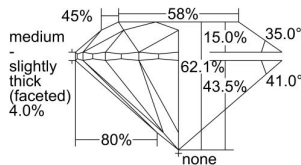

GIA®

FACSIMILE

GIA REPORT 2396327375

Verify this report at GIA.edu

GIA NATURAL DIAMOND DOSSIER®

August 06, 2021
GIA Report Number 2396327375
Shape and Cutting Style ..... Round Brilliant
Measurements ..... 5.29 - 5.31 x 3.29 mm

GRADING RESULTS

Carat Weight ..... 0.57 carat
Color Grade ..... F
Clarity Grade S11
Cut Grade ..... Excellent

ADDITIONAL GRADING INFORMATION

Polish ..... Excellent
Symmetry ..... Excellent
Fluorescence ..... Faint
Clarity Characteristics ..... Crystal, Feather
Inscription(s): GIA 2396327375

PROPORTIONS

Profile to actual proportions

GRADING SCALES

GIA COLOR SCALE	GIA CLARITY SCALE	GIA CUT SCALE	
D	FLAWLESS	EXCELLENT	
E	INTERNALLY FLAWLESS		
F		VVS₁	VERY GOOD
G	VVS₂		
H	VS₁	GOOD	
I	VS₂		
J	S1₁	FAIR	
K	S1₂		
L	I₁	POOR	
M	I₂		
N	I₃		
O			
P			
Q			
R			
S			
T			
U			
V			
W			
X			
Y			
Z