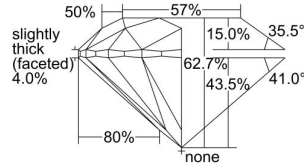

GIA®

FACSIMILE

GIA REPORT 2486469845

Verify this report at GIA.edu

GIA NATURAL DIAMOND DOSSIER®

February 02, 2024
GIA Report Number 2486469845
Shape and Cutting Style ..... Round Brilliant
Measurements ..... 5.62 - 5.66 x 3.53 mm

GRADING RESULTS

Carat Weight ..... 0.70 carat
Color Grade I
Clarity Grade S11
Cut Grade ..... Excellent

ADDITIONAL GRADING INFORMATION

Polish ..... Excellent
Symmetry ..... Very Good
Fluorescence ..... None
Clarity Characteristics ..... Crystal
Inscription(s): GIA 2486469845

PROPORTIONS

Profile to actual proportions