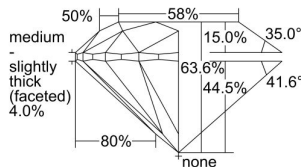

GIA®

FACSIMILE

GIA REPORT 5463468852

Verify this report at GIA.edu

GIA NATURAL DIAMOND DOSSIER®

April 28, 2023
GIA Report Number **5463468852**
Shape and Cutting Style ..... **Round Brilliant**
Measurements ..... **5.81 - 5.89 x 3.72 mm**

GRADING RESULTS

Carat Weight ..... **0.80 carat**
Color Grade ..... **F**
Clarity Grade **VS2**
Cut Grade ..... **Excellent**

ADDITIONAL GRADING INFORMATION

Polish ..... **Excellent**
Symmetry ..... **Very Good**
Fluorescence ..... **None**
Clarity Characteristics ..... **Crystal, Cloud, Feather**
Inscription(s): **GIA 5463468852**

PROPORTIONS

Profile to actual proportions

GRADING SCALES

GIA COLOR SCALE	GIA CLARITY SCALE	GIA CUT SCALE	
D	FLAWLESS	EXCELLENT	
E	INTERNALLY FLAWLESS		
F		VVS₁	VERY GOOD
G	VVS₂		
H	VS₁	GOOD	
I	VS₂		
J	SI₁	FAIR	
K	SI₂		
L	I₁	POOR	
M	I₂		
N	I₃		
O			
P			
Q			
R			
S			
T			
U			
V			
W			
X			
Y			
Z