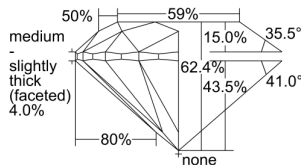

GIA®

FACSIMILE

GIA REPORT 1483271666

Verify this report at GIA.edu

GIA NATURAL DIAMOND DOSSIER®

January 02, 2024
GIA Report Number 1483271666
Shape and Cutting Style ..... Round Brilliant
Measurements ..... 5.95 - 6.00 x 3.73 mm

GRADING RESULTS

Carat Weight ..... 0.83 carat
Color Grade ..... J
Clarity Grade S11
Cut Grade ..... Excellent

ADDITIONAL GRADING INFORMATION

Polish ..... Excellent
Symmetry ..... Excellent
Fluorescence ..... Faint
Clarity Characteristics ..... Crystal, Cloud
Inscription(s): GIA 1483271666

PROPORTIONS

Profile to actual proportions

GRADING SCALES

GIA COLOR SCALE	GIA CLARITY SCALE	GIA CUT SCALE	
D	FLAWLESS	EXCELLENT	
E	INTERNALLY FLAWLESS		
F		VVS₁	VERY GOOD
G	VVS₂		
H	VS₁	GOOD	
I	VS₂		
J	S1₁	FAIR	
K	S1₂		
L	I₁	POOR	
M	I₂		
N	I₃		
O			
P			
Q			
R			
S			
T			
U			
V			
W			
X			
Y			
Z