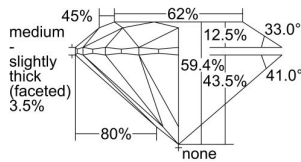

GIA®

FACSIMILE

GIA REPORT 2486489973

Verify this report at GIA.edu

GIA NATURAL DIAMOND DOSSIER®

February 05, 2024
GIA Report Number **2486489973**
Shape and Cutting Style ..... **Round Brilliant**
Measurements ..... **5.14 - 5.18 x 3.07 mm**

GRADING RESULTS

Carat Weight ..... **0.50 carat**
Color Grade ..... **G**
Clarity Grade **S11**
Cut Grade ..... **Excellent**

ADDITIONAL GRADING INFORMATION

Polish ..... **Excellent**
Symmetry ..... **Excellent**
Fluorescence ..... **Medium Blue**
Clarity Characteristics ..... **Feather**
Inscription(s): **GIA 2486489973**

PROPORTIONS

Profile to actual proportions

GRADING SCALES

GIA COLOR SCALE	GIA CLARITY SCALE	GIA CUT SCALE	
D	FLAWLESS	EXCELLENT	
E	INTERNALLY FLAWLESS		
F		VVS₁	VERY GOOD
G	VVS₂		
H	VS₁	GOOD	
I	VS₂		
J	S1₁	FAIR	
K	S1₂		
L	I₁	POOR	
M	I₂		
N	I₃		
O			
P			
Q			
R			
S			
T			
U			
V			
W			
X			
Y			
Z