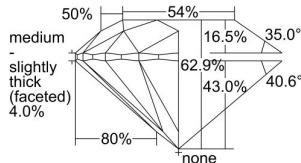

GIA®

FACSIMILE

GIA REPORT 5453820562

Verify this report at GIA.edu

GIA NATURAL DIAMOND DOSSIER®

February 14, 2023
GIA Report Number 5453820562
Shape and Cutting Style ..... Round Brilliant
Measurements ..... 5.86 - 5.93 x 3.71 mm

GRADING RESULTS

Carat Weight ..... 0.80 carat
Color Grade ..... H
Clarity Grade S11
Cut Grade ..... Excellent

ADDITIONAL GRADING INFORMATION

Polish ..... Excellent
Symmetry ..... Very Good
Fluorescence ..... None
Clarity Characteristics..... Cloud, Crystal, Feather
Inscription(s): GIA 5453820562

PROPORTIONS

Profile to actual proportions

GRADING SCALES

GIA COLOR SCALE

COLOREDNESS	D
	E
	F
	G
	H
	I
	J
NEAR COLORLESS	K
	L
Faint	M
	N
	O
	P
Very Light	R
	S
	T
	U
	V
Light	W
	X
	Y
	Z

GIA CLARITY SCALE

VERY VERY SLIGHTLY INCLUDED	FLAWLESS
	INTERNALLY FLAWLESS
VERY SLIGHTLY INCLUDED	VVS₁
	VVS₂
SLIGHTLY INCLUDED	VS₁
	VS₂
INCLUDED	SI₁
	SI₂
	I₁
	I₂
	I₃

GIA CUT SCALE

EXCELLENT
VERY GOOD
GOOD
FAIR
POOR