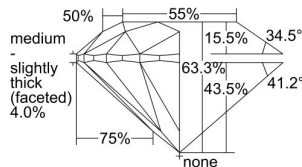

GIA®

FACSIMILE

GIA REPORT

7456058036

Verify this report at GIA.edu

GIA NATURAL DIAMOND DOSSIER®

October 19, 2022
GIA Report Number **7456058036**
Shape and Cutting Style ..... **Round Brilliant**
Measurements ..... **5.87 - 5.91 x 3.73 mm**

GRADING RESULTS

Carat Weight ..... **0.80 carat**
Color Grade ..... **H**
Clarity Grade **VS2**
Cut Grade ..... **Excellent**

ADDITIONAL GRADING INFORMATION

Polish ..... **Excellent**
Symmetry ..... **Excellent**
Fluorescence ..... **Faint**
Clarity Characteristics..... **Crystal, Cloud**
Inscription(s): **GIA 7456058036**

PROPORTIONS

Profile to actual proportions

GRADING SCALES

GIA COLOR SCALE

COLORLESS	D
	E
	F
	G
	H
NEAR COLORLESS	I
	J
	K
	L
FAIN	M
	N
	O
	P
VERY LIGHT	Q
	R
	S
	T
	U
	V
	W
	X
	Y
LIGHT	Z

GIA CLARITY SCALE

FLAWLESS	VERY VERY SLIGHTLY INCLUDED	VVS₁	
			VVS₂
INTERNALLY FLAWLESS	VERY SLIGHTLY INCLUDED	VS₁	
		VS₂	
SLIGHTLY INCLUDED	INCLUDED	SI₁	
		SI₂	
I₁	I₂	I₃	

GIA CUT SCALE

EXCELLENT
VERY GOOD
GOOD
FAIR
POOR