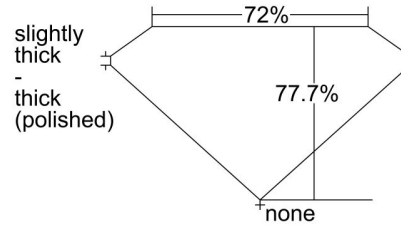

GIA NATURAL DIAMOND GRADING REPORT

October 03, 2023
 GIA Report Number 7471703383
 Shape and Cutting Style Square Modified Brilliant
 Measurements 5.35 x 5.33 x 4.14 mm

GRADING RESULTS

Carat Weight 1.00 carat
 Color Grade I
 Clarity Grade VS2

ADDITIONAL GRADING INFORMATION

Polish Excellent
 Symmetry Very Good
 Fluorescence None
 Inscription(s): GIA 7471703383
 Comments: Additional clouds are not shown.

PROPORTIONS

Profile not to actual proportions

CLARITY CHARACTERISTICS

KEY TO SYMBOLS*

- Feather
- Crystal
- Cloud
- Needle
- Natural

* Red symbols denote internal characteristics (inclusions). Green or black symbols denote external characteristics (blemishes). Diagram is an approximate representation of the diamond, and symbols shown indicate type, position, and approximate size of clarity characteristics. All clarity characteristics may not be shown. Details of finish are not shown.