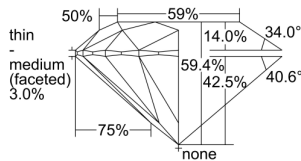

GIA®

FACSIMILE

GIA REPORT 2456375625

Verify this report at GIA.edu

GIA NATURAL DIAMOND DOSSIER®

December 13, 2022
GIA Report Number 2456375625
Shape and Cutting Style ..... Round Brilliant
Measurements ..... 3.68 - 3.70 x 2.19 mm

GRADING RESULTS

Carat Weight ..... 0.18 carat
Color Grade ..... H
Clarity Grade S11
Cut Grade ..... Excellent

ADDITIONAL GRADING INFORMATION

Polish ..... Excellent
Symmetry ..... Excellent
Fluorescence ..... Medium Blue
Clarity Characteristics ..... Crystal
Inscription(s): GIA 2456375625

PROPORTIONS

Profile to actual proportions