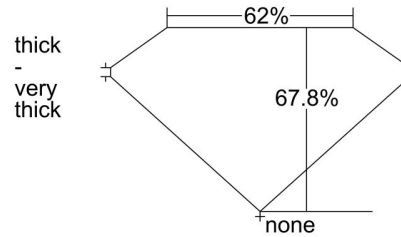

PROPORTIONS

Profile not to actual proportions