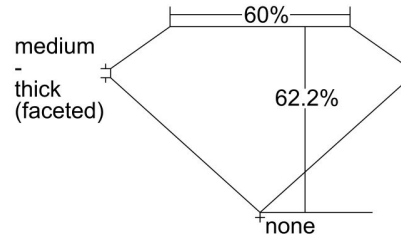

PROPORTIONS

Profile not to actual proportions