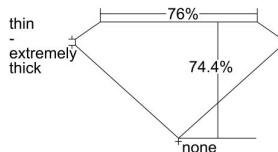

GIA®

FACSIMILE

GIA REPORT

1162658869

Verify this report at gia.edu

GIA DIAMOND DOSSIER®

November 03, 2014
GIA Report Number 1162658869
Shape and Cutting Style ..... Square Modified Brilliant
Measurements ..... 4.14 x 3.98 x 2.96 mm

GRADING RESULTS

Carat Weight ..... 0.45 carat
Color Grade ..... J
Clarity Grade S11

ADDITIONAL GRADING INFORMATION

Polish ..... Good
Symmetry ..... Good
Fluorescence ..... Medium Blue
Clarity Characteristics ..... Crystal, Cloud, Chip
Inspection(s): GIA 1162658869

PROPORTIONS

Profile not to actual proportions

GRADING SCALES

GIA COLOR SCALE		GIA CLARITY SCALE			
COLORLESS	D	VERY VERY SLIGHTLY INCLUDED	FLAWLESS		
	E		INTERNALLY FLAWLESS		
	F	VERY SLIGHTLY INCLUDED	VVS₁		
	G		VVS₂		
	H		VS₁		
	NEAR COLORLESS	I	SLIGHTLY INCLUDED	VS₂	
		J		S1₁	
		FAINT	K	INCLUDED	S1₂
			L		I₁
			M		I₂
N			I₃		
VERY LIGHT	O	LIGHT			
	P				
	Q				
	R				
	S				
	T				
LIGHT	U				
	V				
	W				
	X				
	Y				
	Z