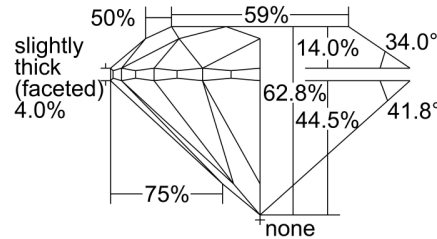

**GIA NATURAL DIAMOND GRADING REPORT**

December 01, 2021  
 GIA Report Number ..... 1415486925  
 Shape and Cutting Style ..... Round Brilliant  
 Measurements ..... 6.33 - 6.38 x 3.99 mm

**GRADING RESULTS**

Carat Weight ..... 1.00 carat  
 Color Grade ..... E  
 Clarity Grade ..... SI2  
 Cut Grade ..... Excellent

**ADDITIONAL GRADING INFORMATION**

Polish ..... Excellent  
 Symmetry ..... Excellent  
 Fluorescence ..... None  
 Inscription(s): GIA 1415486925

**Comments:** Additional clouds are not shown. Pinpoints are not shown.

**PROPORTIONS**

Profile to actual proportions

**CLARITY CHARACTERISTICS**

**KEY TO SYMBOLS\***

-  Feather
-  Crystal
-  Cloud
-  Needle
-  Natural

\* Red symbols denote internal characteristics (inclusions). Green or black symbols denote external characteristics (blemishes). Diagram is an approximate representation of the diamond, and symbols shown indicate type, position, and approximate size of clarity characteristics. All clarity characteristics may not be shown. Details of finish are not shown.