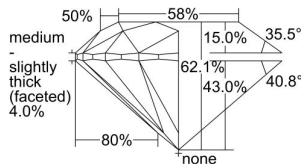

GIA®

FACSIMILE

GIA REPORT 2417651305

Verify this report at GIA.edu

GIA NATURAL DIAMOND DOSSIER®

December 13, 2021
GIA Report Number 2417651305
Shape and Cutting Style ..... Round Brilliant
Measurements ..... 5.66 - 5.71 x 3.53 mm

GRADING RESULTS

Carat Weight ..... 0.71 carat
Color Grade ..... J
Clarity Grade SI2
Cut Grade ..... Excellent

ADDITIONAL GRADING INFORMATION

Polish ..... Excellent
Symmetry ..... Excellent
Fluorescence ..... None
Clarity Characteristics ..... Crystal, Cloud
Inscription(s): GIA 2417651305

PROPORTIONS

Profile to actual proportions

GRADING SCALES

GIA COLOR SCALE	GIA CLARITY SCALE	GIA CUT SCALE	
D	FLAWLESS	EXCELLENT	
E	INTERNALLY FLAWLESS		
F		VVS₁	VERY GOOD
G	VVS₂		
H	VS₁	GOOD	
I	VS₂		
J	SI₁	FAIR	
K	SI₂		
L	I₁	POOR	
M	I₂		
N	I₃		
O