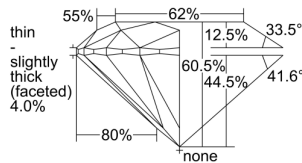

GIA®

FACSIMILE

GIA REPORT

1468546577

Verify this report at GIA.edu

GIA NATURAL DIAMOND DOSSIER®

May 09, 2023
GIA Report Number 1468546577
Shape and Cutting Style ..... Round Brilliant
Measurements ..... 6.33 - 6.34 x 3.83 mm

GRADING RESULTS

Carat Weight ..... 0.94 carat
Color Grade ..... G
Clarity Grade VS2
Cut Grade ..... Excellent

ADDITIONAL GRADING INFORMATION

Polish ..... Excellent
Symmetry ..... Excellent
Fluorescence ..... None
Clarity Characteristics ..... Cloud, Feather
Inscription(s): GIA 1468546577

PROPORTIONS

Profile to actual proportions

GRADING SCALES

GIA COLOR SCALE	GIA CLARITY SCALE	GIA CUT SCALE	
D	FLAWLESS	EXCELLENT	
E	INTERNALLY FLAWLESS		
F		VVS₁	VERY GOOD
G	VVS₂		
H	VS₁	GOOD	
I	VS₂		
J	SI₁	FAIR	
K	SI₂		
L	I₁	POOR	
M	I₂		
N	I₃		
O			
P			
Q			
R			
S			
T			
U			
V			
W			
X			
Y			
Z