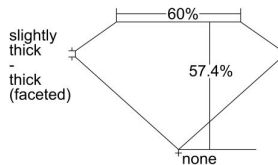

GIA®

FACSIMILE

GIA REPORT 5403841604

Verify this report at GIA.edu

GIA NATURAL DIAMOND DOSSIER®

November 16, 2021
GIA Report Number 5403841604
Shape and Cutting Style ..... Heart Brilliant
Measurements ..... 4.97 x 5.45 x 3.12 mm

GRADING RESULTS

Carat Weight ..... 0.50 carat
Color Grade ..... D
Clarity Grade SI2

ADDITIONAL GRADING INFORMATION

Polish ..... Excellent
Symmetry ..... Very Good
Fluorescence ..... Faint
Clarity Characteristics ..... Twinning Wisp
Inscription(s): GIA 5403841604

PROPORTIONS

Profile not to actual proportions

GRADING SCALES

GIA COLOR SCALE		GIA CLARITY SCALE			
COLORLESS	D	VERY VERY SLIGHTLY INCLUDED	FLAWLESS		
	E		INTERNALLY FLAWLESS		
	F	VERY SLIGHTLY INCLUDED	VVS₁		
	G		VVS₂		
	H		VS₁		
	NEAR COLORLESS	I	SLIGHTLY INCLUDED	VS₂	
		J		SI₁	
		FAINT	K	INCLUDED	SI₂
			L		I₁
			M		I₂
VERT LIGHT	N	INCLUDED	I₃		
	O				
	P				
	Q				
	R				
LIGHT	S				
	T				
	U				
	V				
	W				
X					
Y					
Z