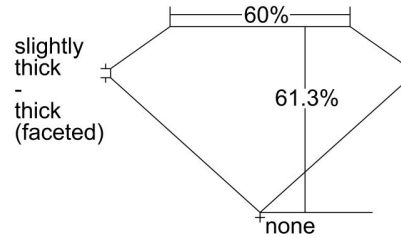

GIA NATURAL DIAMOND GRADING REPORT

November 03, 2023  
 GIA Report Number ..... 2477991469  
 Shape and Cutting Style ..... Oval Brilliant  
 Measurements ..... 9.80 x 6.87 x 4.21 mm

GRADING RESULTS

Carat Weight ..... 1.82 carat  
 Color Grade ..... G  
 Clarity Grade ..... SI1

ADDITIONAL GRADING INFORMATION

Polish ..... Excellent  
 Symmetry ..... Excellent  
 Fluorescence ..... Faint  
 Inscription(s): GIA 2477991469  
**Comments:** Pinpoints are not shown.

PROPORTIONS

Profile not to actual proportions

CLARITY CHARACTERISTICS

KEY TO SYMBOLS\*

- Crystal
- ~ Feather
- \\ Needle

\* Red symbols denote internal characteristics (inclusions). Green or black symbols denote external characteristics (blemishes). Diagram is an approximate representation of the diamond, and symbols shown indicate type, position, and approximate size of clarity characteristics. All clarity characteristics may not be shown. Details of finish are not shown.