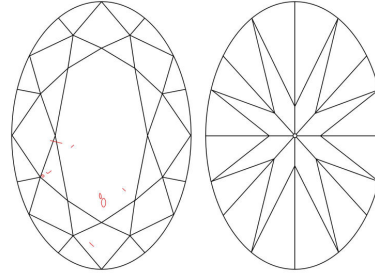

GIA NATURAL DIAMOND GRADING REPORT

November 03, 2023  
 GIA Report Number ..... 2477991469  
 Shape and Cutting Style ..... Oval Brilliant  
 Measurements ..... 9.80 x 6.87 x 4.21 mm

GRADING RESULTS

Carat Weight ..... 1.82 carat  
 Color Grade ..... G  
 Clarity Grade ..... SI1

ADDITIONAL GRADING INFORMATION

Polish ..... Excellent  
 Symmetry ..... Excellent  
 Fluorescence ..... Faint  
 Inscription(s): GIA 2477991469  
**Comments:** Pinpoints are not shown.

PROPORTIONS

Profile not to actual proportions

CLARITY CHARACTERISTICS

KEY TO SYMBOLS\*

- Crystal
- ~ Feather
- \\ Needle

\* Red symbols denote internal characteristics (inclusions). Green or black symbols denote external characteristics (blemishes). Diagram is an approximate representation of the diamond, and symbols shown indicate type, position, and approximate size of clarity characteristics. All clarity characteristics may not be shown. Details of finish are not shown.