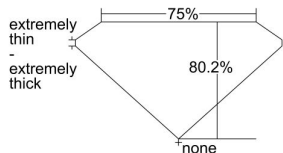

GIA®

FACSIMILE

GIA REPORT 6224174723

Verify this report at GIA.edu

GIA NATURAL DIAMOND DOSSIER®

December 01, 2021
GIA Report Number 6224174723
Shape and Cutting Style ..... Square Modified Brilliant
Measurements ..... 4.42 x 4.41 x 3.54 mm

GRADING RESULTS

Carat Weight ..... 0.60 carat
Color Grade ..... H
Clarity Grade SI1

ADDITIONAL GRADING INFORMATION

Polish ..... Very Good
Symmetry ..... Fair
Fluorescence ..... Faint
Clarity Characteristics ..... Crystal
Inscription(s): GIA 6224174723

PROPORTIONS

Profile not to actual proportions

GRADING SCALES

GIA COLOR SCALE		GIA CLARITY SCALE			
COLORLESS	D	VERY VERY SLIGHTLY INCLUDED	FLAWLESS		
	E		INTERNALLY FLAWLESS		
	F	VERY SLIGHTLY INCLUDED	VVS₁		
	G		VVS₂		
	H		VS₁		
	NEAR COLORLESS	I	SLIGHTLY INCLUDED	VS₂	
		J		SI₁	
		FAINT	K	INCLUDED	SI₂
			L		I₁
			M		I₂
VERT LIGHT	N	LIGHT	I₃		
	O				
	P				
	Q				
	R				
	S				
	T