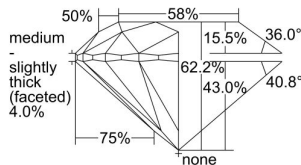

GIA®

FACSIMILE

GIA REPORT 6452141199

Verify this report at GIA.edu

GIA NATURAL DIAMOND DOSSIER®

November 02, 2022
GIA Report Number 6452141199
Shape and Cutting Style ..... Round Brilliant
Measurements ..... 5.41 - 5.44 x 3.38 mm

GRADING RESULTS

Carat Weight ..... 0.62 carat
Color Grade ..... F
Clarity Grade S11
Cut Grade ..... Excellent

ADDITIONAL GRADING INFORMATION

Polish ..... Excellent
Symmetry ..... Excellent
Fluorescence ..... Strong Blue
Clarity Characteristics ..... Crystal, Cloud, Feather
Inscription(s): GIA 6452141199

PROPORTIONS

Profile to actual proportions

GRADING SCALES

GIA COLOR SCALE	GIA CLARITY SCALE	GIA CUT SCALE	
D	FLAWLESS	EXCELLENT	
E	INTERNALLY FLAWLESS		
F		VVS₁	VERY GOOD
G	VVS₂		
H	VS₁	GOOD	
I	VS₂		
J	S1₁	FAIR	
K	S1₂		
L	I₁	POOR	
M	I₂		
N	I₃		
O			
P			
Q			
R			
S			
T			
U			
V			
W			
X			
Y			
Z