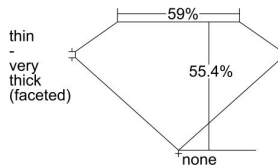

GIA®

FACSIMILE

GIA REPORT 6402391179

Verify this report at GIA.edu

GIA NATURAL DIAMOND DOSSIER®

September 17, 2021
GIA Report Number **6402391179**
Shape and Cutting Style ..... **Heart Brilliant**
Measurements ..... **4.58 x 4.98 x 2.76 mm**

GRADING RESULTS

Carat Weight ..... **0.39 carat**
Color Grade ..... **D**
Clarity Grade **VS2**

ADDITIONAL GRADING INFORMATION

Polish ..... **Excellent**
Symmetry ..... **Good**
Fluorescence ..... **None**
Clarity Characteristics..... **Feather, Cavity**
Inscription(s): GIA 6402391179

PROPORTIONS

Profile not to actual proportions

GRADING SCALES

GIA COLOR SCALE		GIA CLARITY SCALE			
COLORLESS	D	VERY VERY SLIGHTLY INCLUDED	FLAWLESS		
	E		INTERNALLY FLAWLESS		
	F	VERY SLIGHTLY INCLUDED	VVS₁		
	G		VVS₂		
	H		VS₁		
	NEAR COLORLESS	I	SLIGHTLY INCLUDED	VS₂	
		J		SI₁	
		FAINT	K	INCLUDED	SI₂
			L		I₁
			M		I₂
VERT LIGHT	N	LIGHT	I₃		
	O				
	P				
	Q				
	R