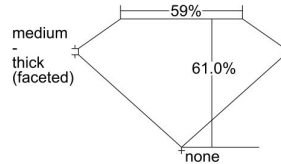

GIA®

FACSIMILE

GIA REPORT 2477544840

Verify this report at GIA.edu

GIA NATURAL DIAMOND DOSSIER®

September 07, 2023
GIA Report Number 2477544840
Shape and Cutting Style ..... Heart Brilliant
Measurements ..... 5.51 x 6.04 x 3.69 mm

GRADING RESULTS

Carat Weight ..... 0.70 carat
Color Grade ..... H
Clarity Grade VS1

ADDITIONAL GRADING INFORMATION

Polish ..... Excellent
Symmetry ..... Very Good
Fluorescence ..... None
Clarity Characteristics..... Cloud, Feather, Indented Natural
Inscription(s): GIA 2477544840

PROPORTIONS

Profile not to actual proportions

GRADING SCALES

GIA COLOR SCALE		GIA CLARITY SCALE			
COLORLESS	D	VERY VERY SLIGHTLY INCLUDED	FLAWLESS		
	E		INTERNALLY FLAWLESS		
	F	VERY SLIGHTLY INCLUDED	VS₁		
	G		VS₂		
	H		VS₁		
	NEAR COLORLESS	I	SLIGHTLY INCLUDED	VS₂	
		J		SI₁	
		FAINT	K	INCLUDED	SI₂
			L		I₁
			M		I₂
VERT LIGHT	N	LIGHT	I₃		
	O				
	P				
	Q				
	R